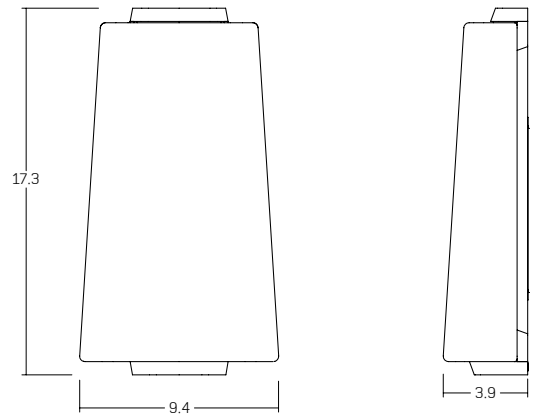

ELECTRICAL

Integrated LED, Dimmable Driver, 120V or 220V,
400 Lm, 2700K, 90+ CRI
UL Listed, cUL Listed, CE Listed, IP41