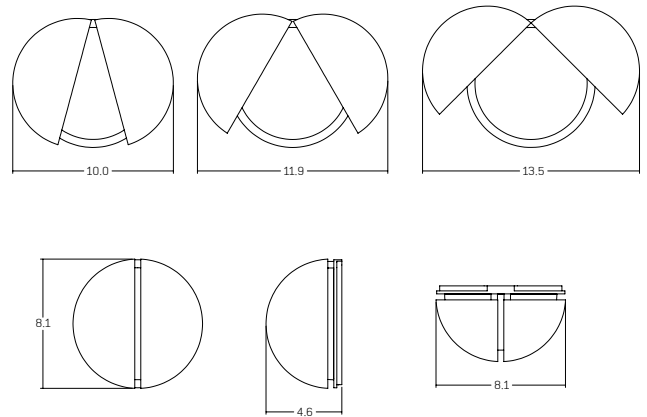

INSPIRATION

The diurnal cycle is a powerful force, pulling us from day to night as Earth rotates around its axis, controlling our circadian rhythms and setting our moods. Beautifully mirroring this natural cycle, Tholos can shield its light a 0, 30, 60 and 90 degrees, the former leaving behind nothing but a slender sliver of the alabaster sphere.